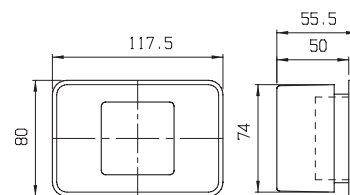

2560

PRODOTTO / PRODUCT

2560-00

Accessorio controcassa modello 503
Outer casing accessory, model 503