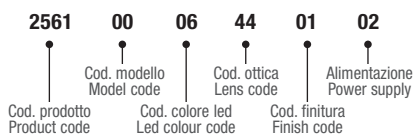

ESEMPIO COMPOSIZIONE CODICE CODE COMPOSITION EXAMPLE