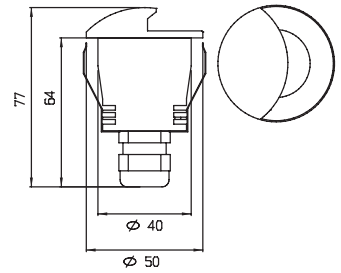

2564

PRODOTTO / PRODUCT

2564-00

Accessorio controcassa cod **102200**
Outer casing accessory, code **102200**