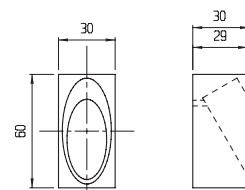

2550

PRODOTTO / PRODUCT

2550-00

Accessorio controcassa cod **100100**
Outer casing accessory, code **100100**