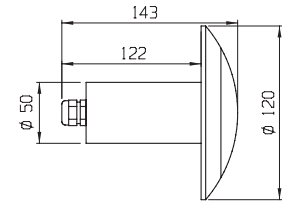

2523-01

Accessorio controcassa cod **101500**
Outer casing accessory, code **101500**