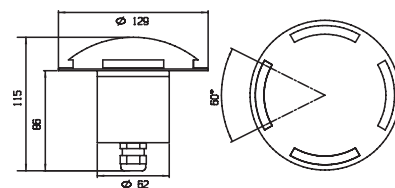

2523-01

2523-02

fungo drive 4

2506

PRODOTTO / PRODUCT

2506-00

Accessorio controcassa cod **101900**
Outer casing accessory, code 101900
 Fissaggio con viti / Fixing by screws

WALK
OVER
LIGHTS