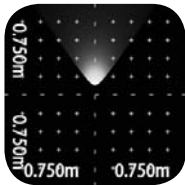

Accessorio controcassa cod **101500**
Outer casing accessory, code **101500**

OTTICA / LENS

44 - Satinato
Satin-finished