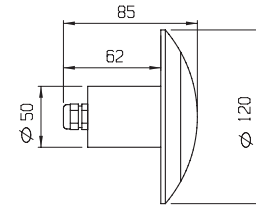

2513-01

2513-02

starship xl

2523

PRODOTTO / PRODUCT

WALK
OVER
LIGHTS

LEDS No.: 4

2523-01