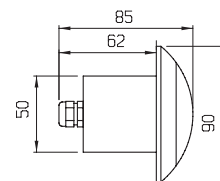

2503-01

2503-02

starship large

INSTALLAZIONE INSTALLATION NOTES

2513

PRODOTTO / PRODUCT

WALK
OVER
LIGHTS

LEDS No.: 4