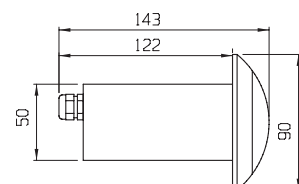

2513-01

Accessorio controcassa cod **101700**
Outer casing accessory, code **101700**